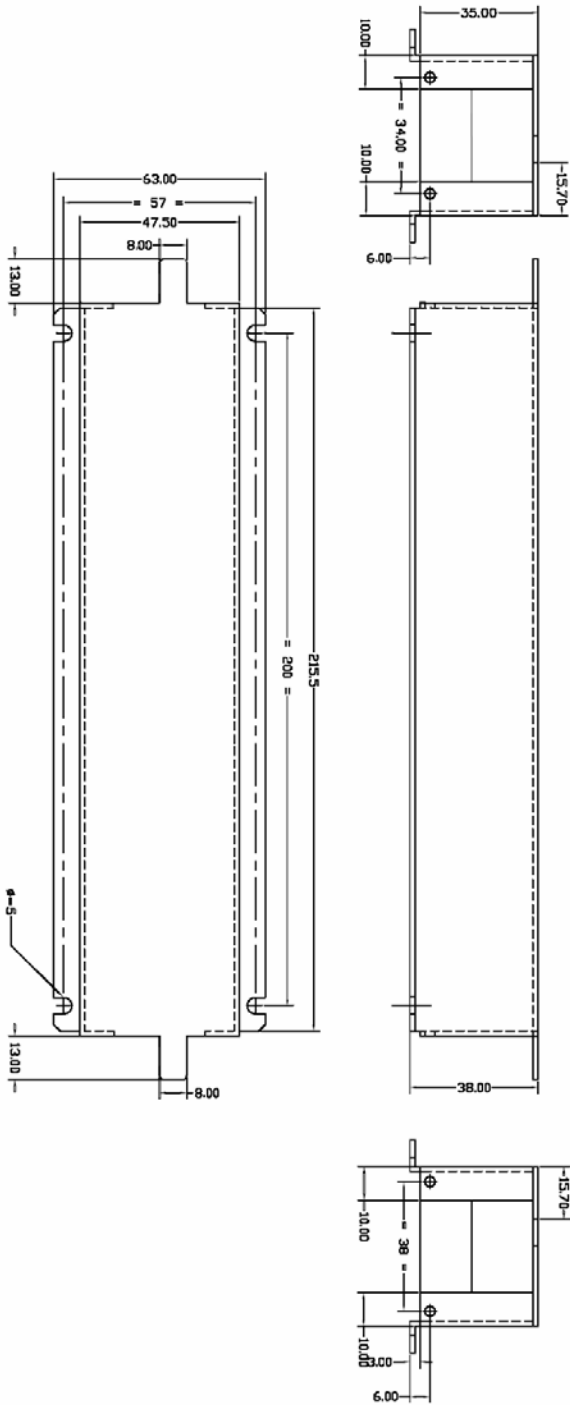

OUTLINE DIMENSIONS

BALLAST 704510